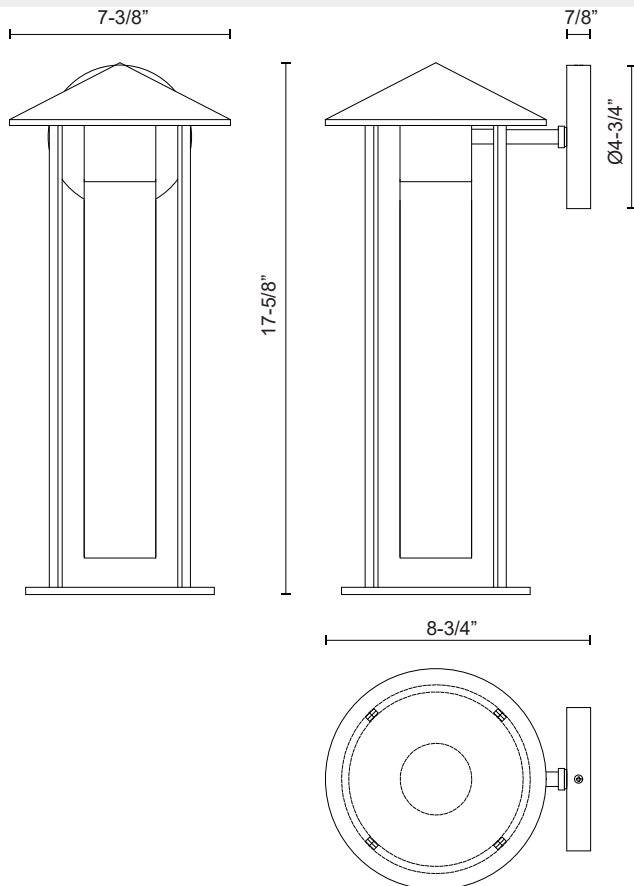

alora mood

P. 1.855.855.8926

CANADA: 19054 28TH Avenue Surrey - BC V3Z 6M3

USA: 3035 E. Lone Mountain Rd - Las Vegas, NV, 89081

TENKO EW526318

FIXTURE DIMENSIONS	W7-3/8" x H17-5/8" x E8-3/4"
HEIGHT FROM CENTER	15-1/8"
EXTENSION	8-3/4"
LAMP TYPE	E26
MAX WATTAGE	60W
BULB QTY	1
BULBS INCLUDED	No
VOLTAGE	120V
GLASS DETAILS	Glossy Opal Glass
MATERIAL	Aluminum + Glass
ILLUMINATION DIRECTION	Omni-directional
INSTALL OPTIONS	Wall Mount, Down Only
LOCATION	Wet
CANOPY DIMENSIONS	D4-3/4" x E7/8"
PAINT FINISH	BK02; BZ02;

[D - Diameter, L - Length, W - Width, H - Height, E - Extension]

AVAILABLE FINISHES:

*For complete warranty terms, please visit: www.aloralighting.com/warranty

WWW.ALORAMOOD.COM